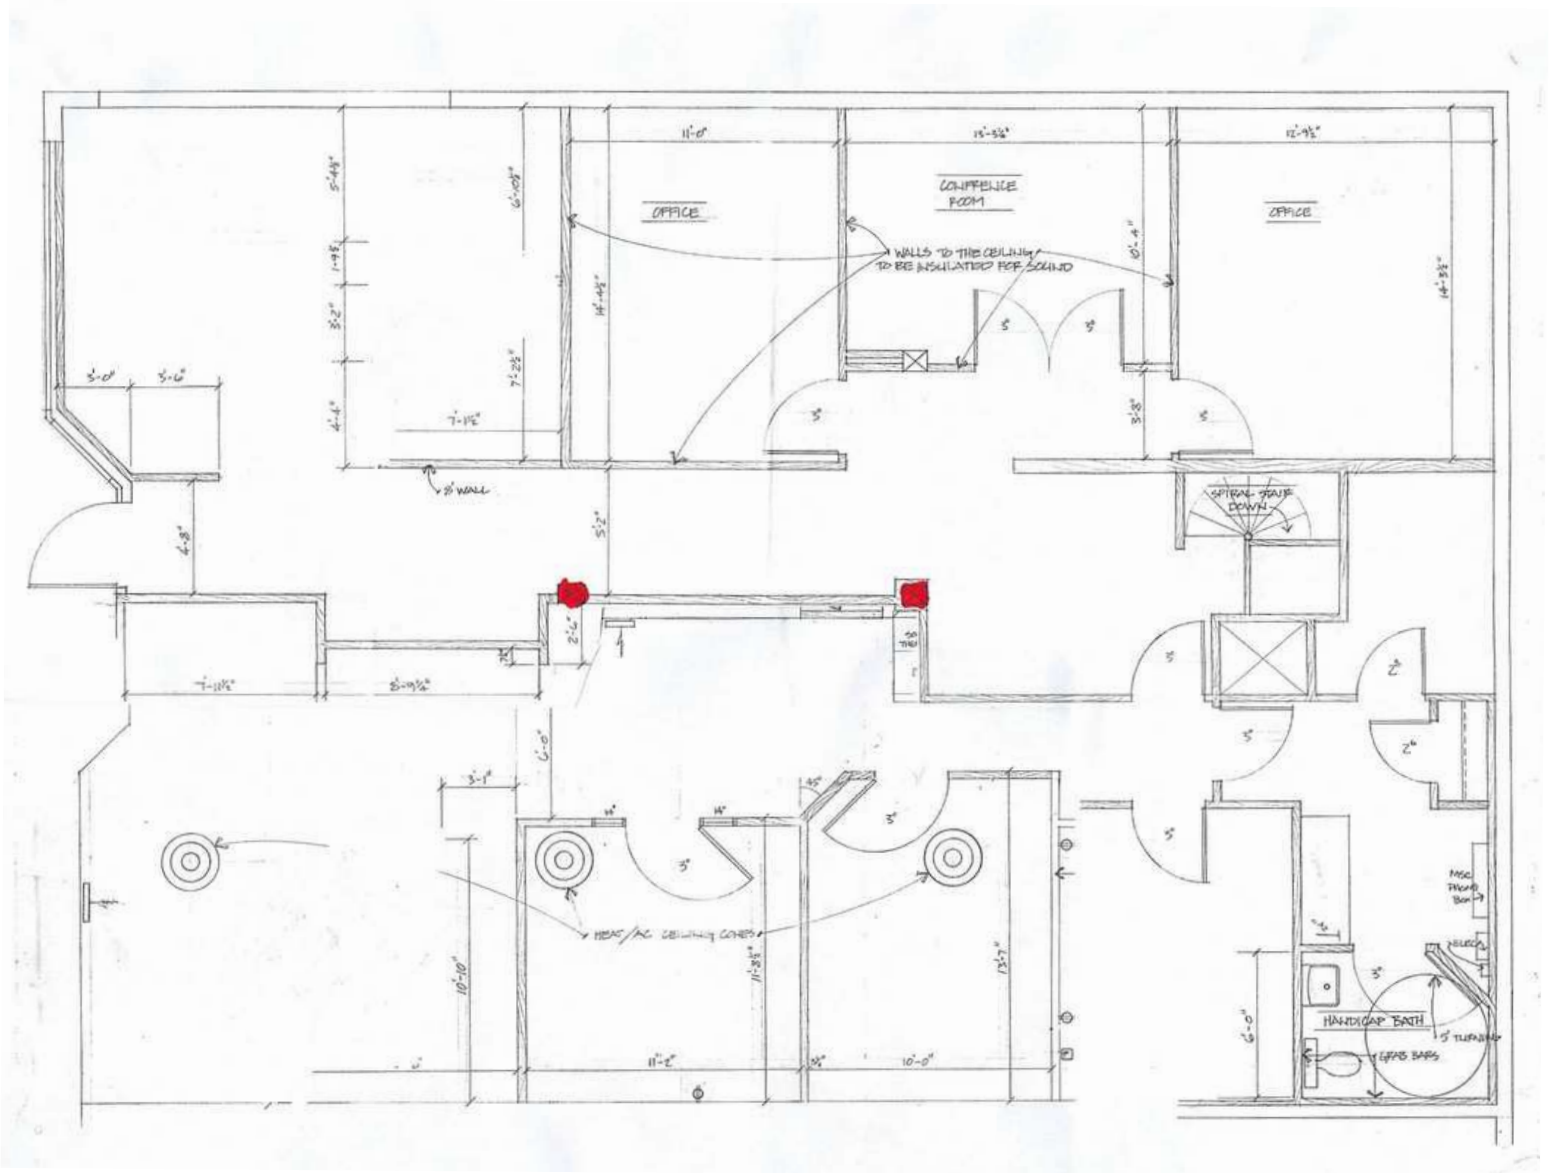

- Prime location downtown office building with two levels.
- Main level has a reception area, five (5) private offices, conference room, kitchen/breakroom, storage and restroom. Two exterior entrances on Main Avenue.
- Lower level has a finished work/office area and unfinished storage with access to alley.
- Located along one-way street near the Washington Pavilion. Main Street has 3,000 vehicles per day plus pedestrian traffic.
- Street parking available, along with nearby parking garages.

NASSER LAW BUILDING

OFFICE BUILDING FOR LEASE

NASSER LAW BUILDING

OFFICE BUILDING FOR LEASE

NASSER LAW BUILDING

FLOORPLAN - MAIN LEVEL

NASSER LAW BUILDING

OFFICE BUILDING FOR LEASE