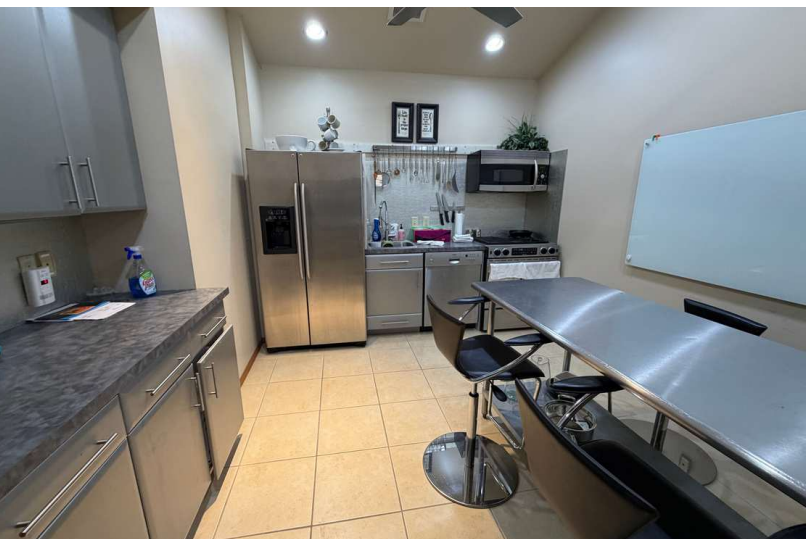

NASSER LAW BUILDING

OFFICE BUILDING FOR LEASE