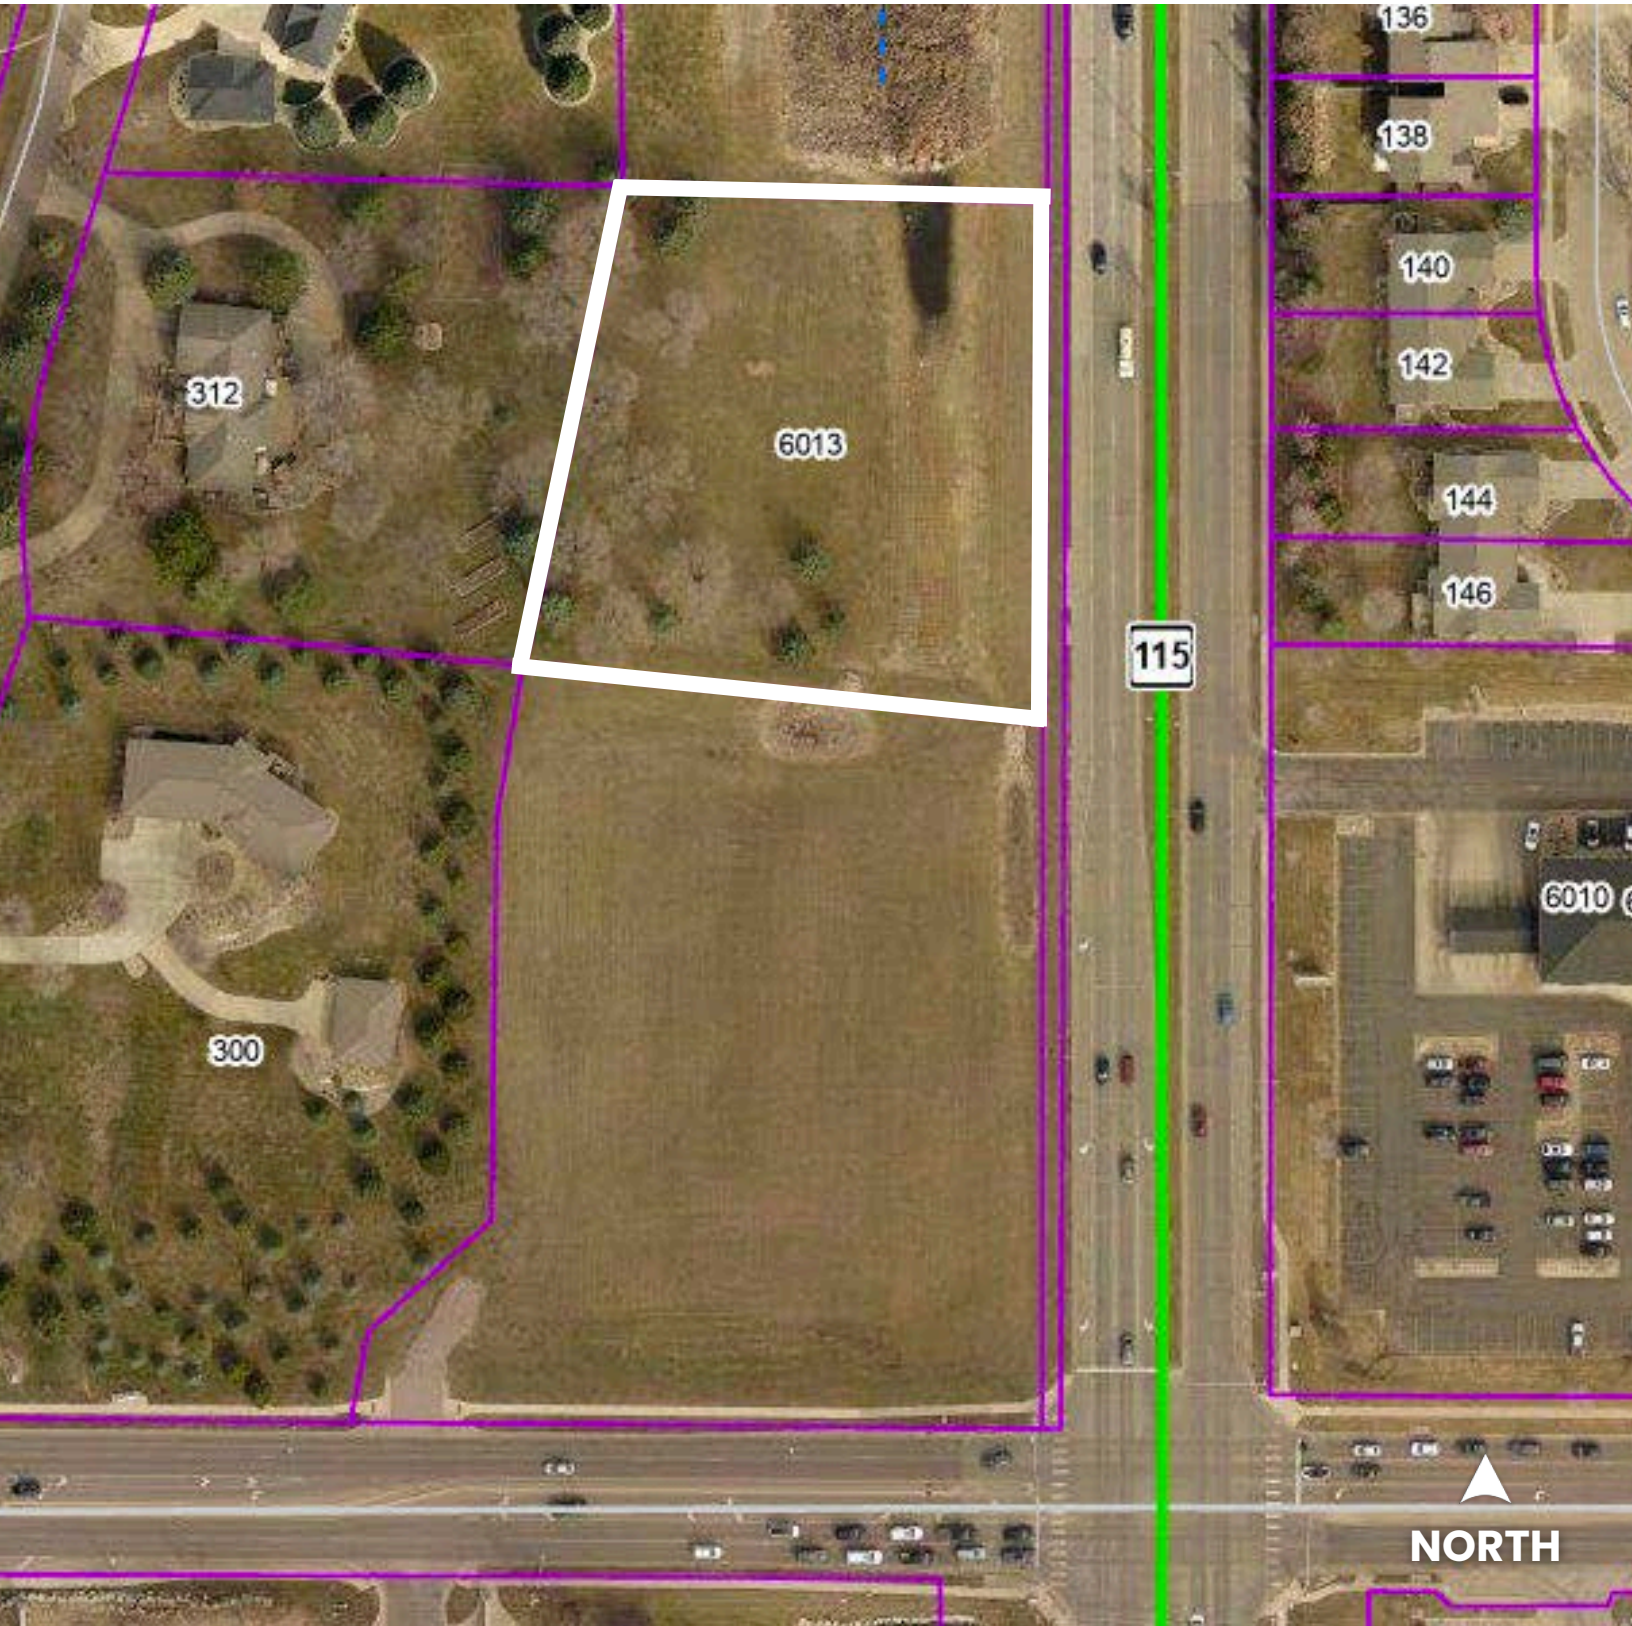

SOUTH MINNESOTA LOT

LAND FOR SALE