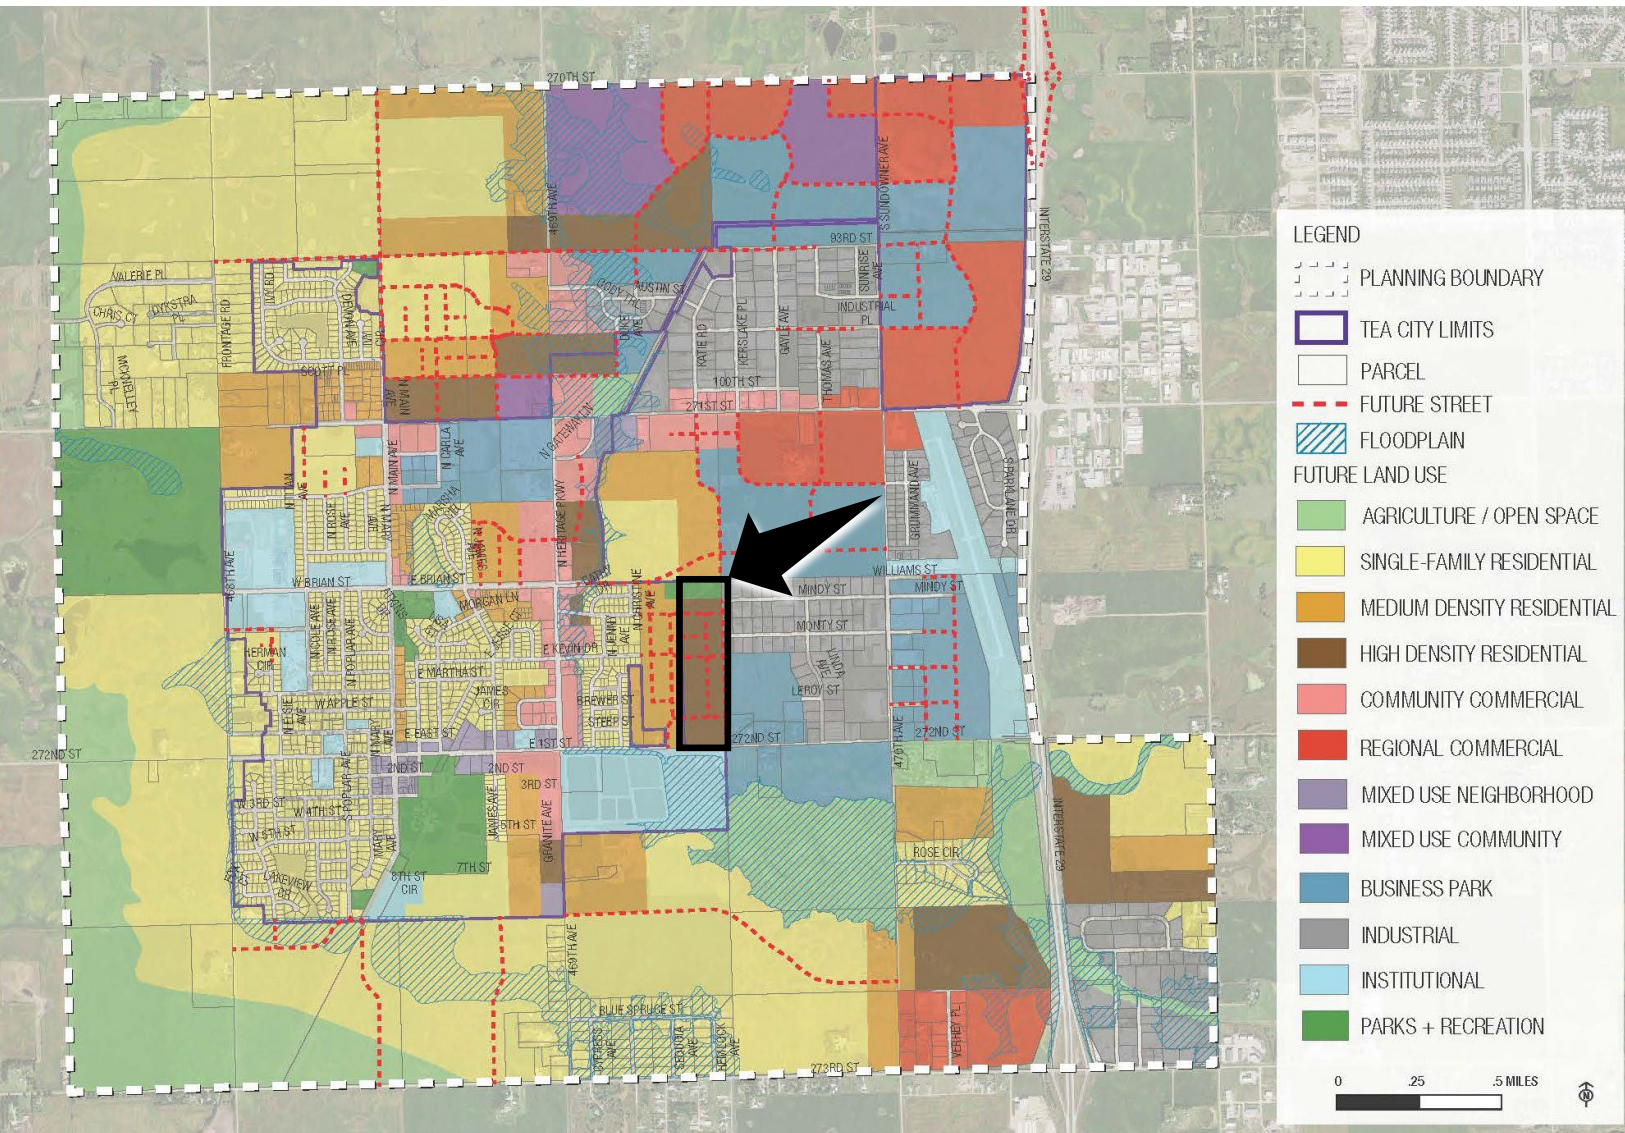

MUELLER LAND | FOR SALE | HIGHWAY 106 & 470TH AVENUE | TEA, SD

Bender Commercial Real Estate Services
 305 West 57th Street
 Sioux Falls, SD 57108
 (605) 336-7600
 www.benderco.com

MUELLER LAND | FOR SALE | HIGHWAY 106 & 470TH AVENUE | TEA, SD