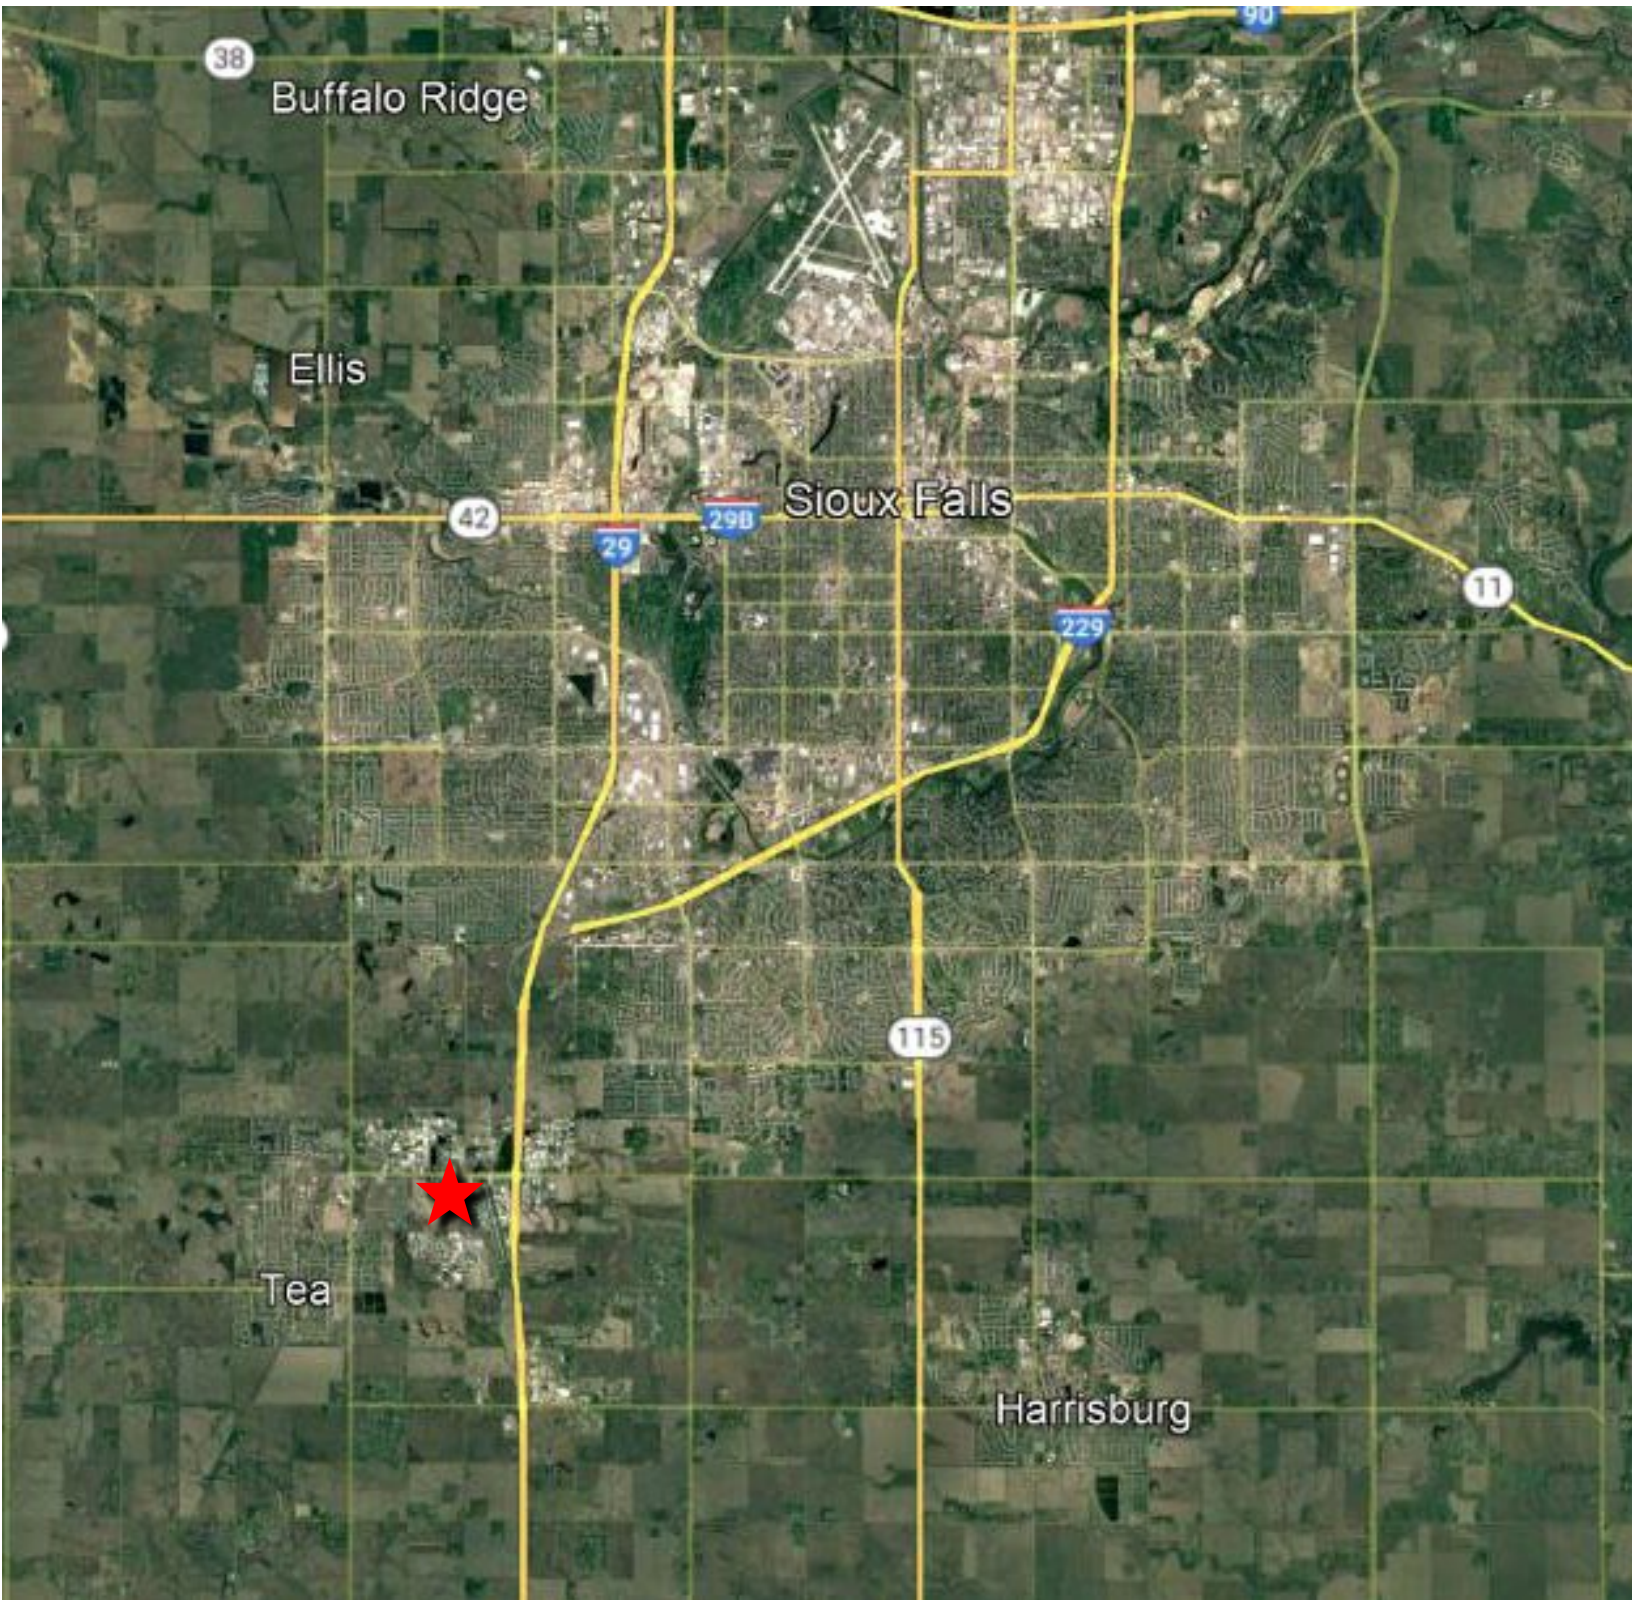

Bender Commercial Real Estate Services

305 West 57th Street
Sioux Falls, SD 57108
(605) 336-7600
www.benderco.com