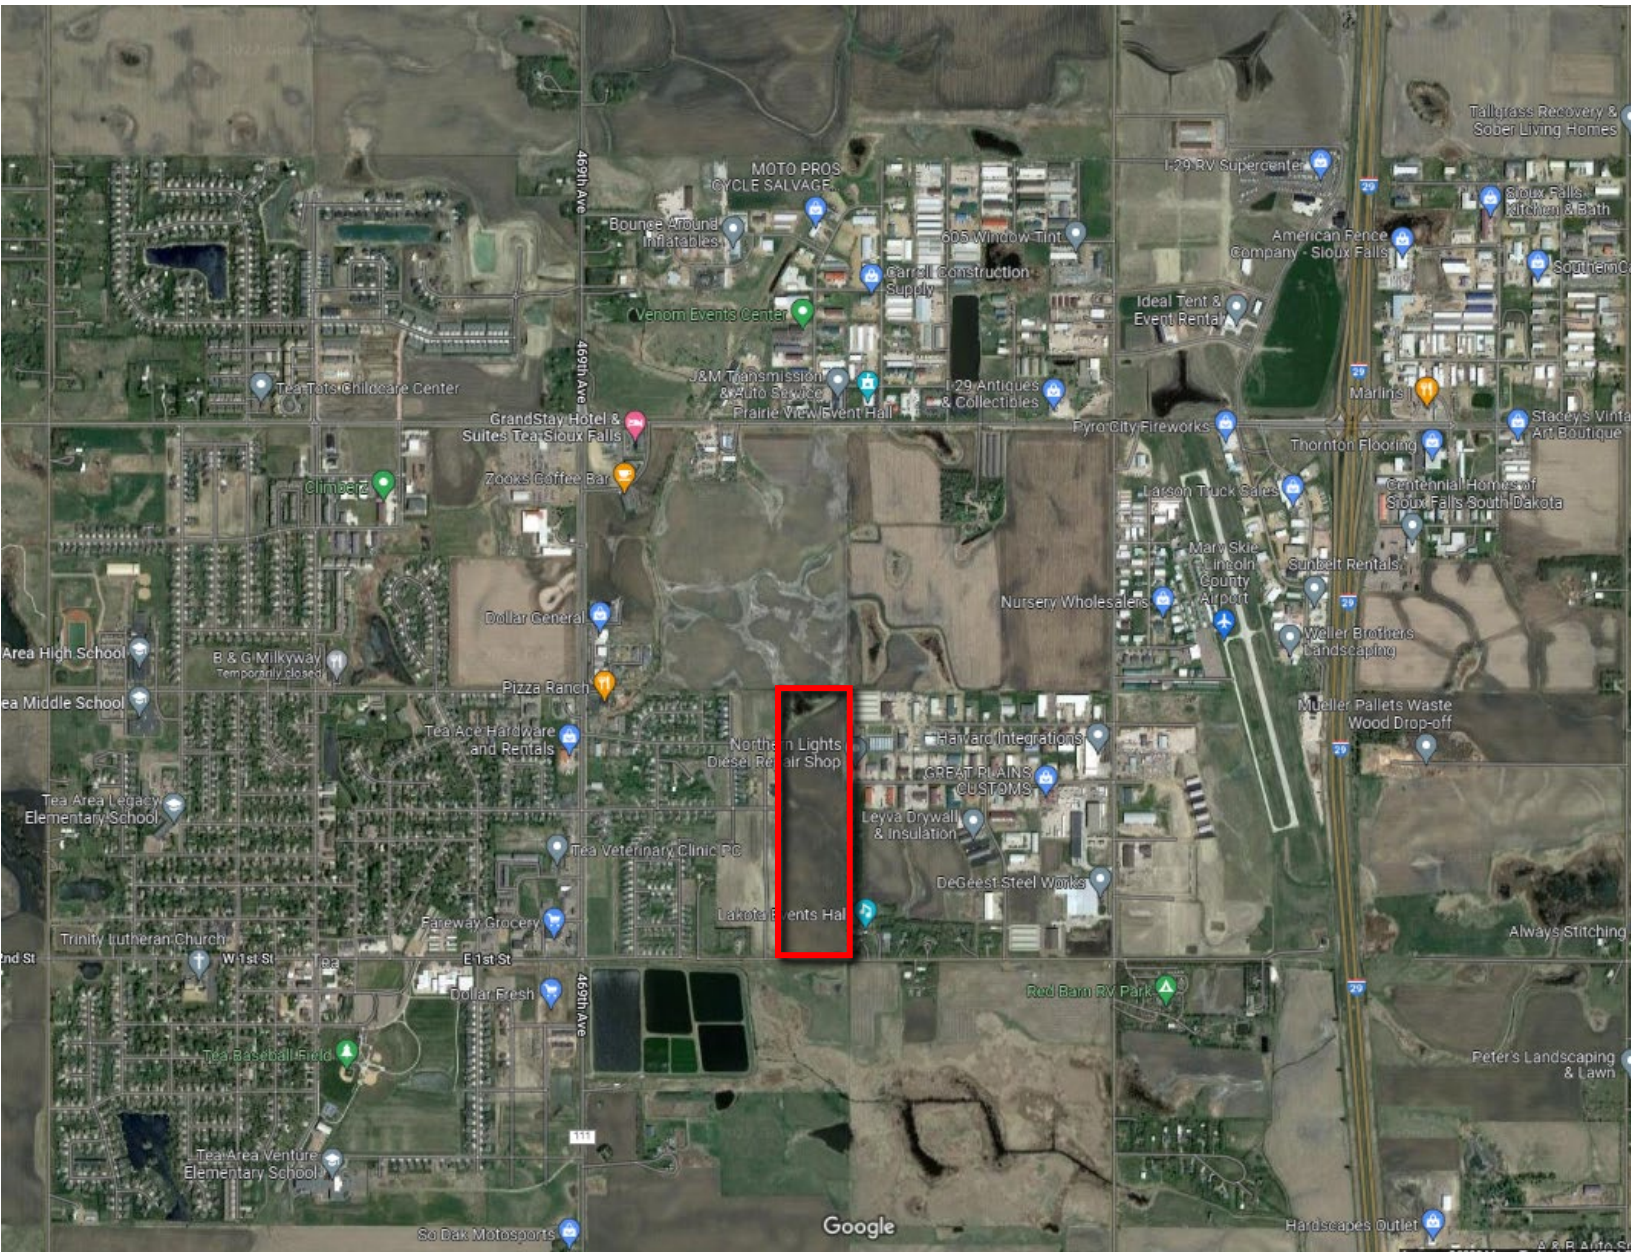

MUELLER LAND | FOR SALE | HIGHWAY 106 & 470TH AVENUE | TEA, SD

Bender Commercial Real Estate Services
 305 West 57th Street
 Sioux Falls, SD 57108
 (605) 336-7600
 www.benderco.com

MUELLER LAND | FOR SALE | HIGHWAY 106 & 470TH AVENUE | TEA, SD